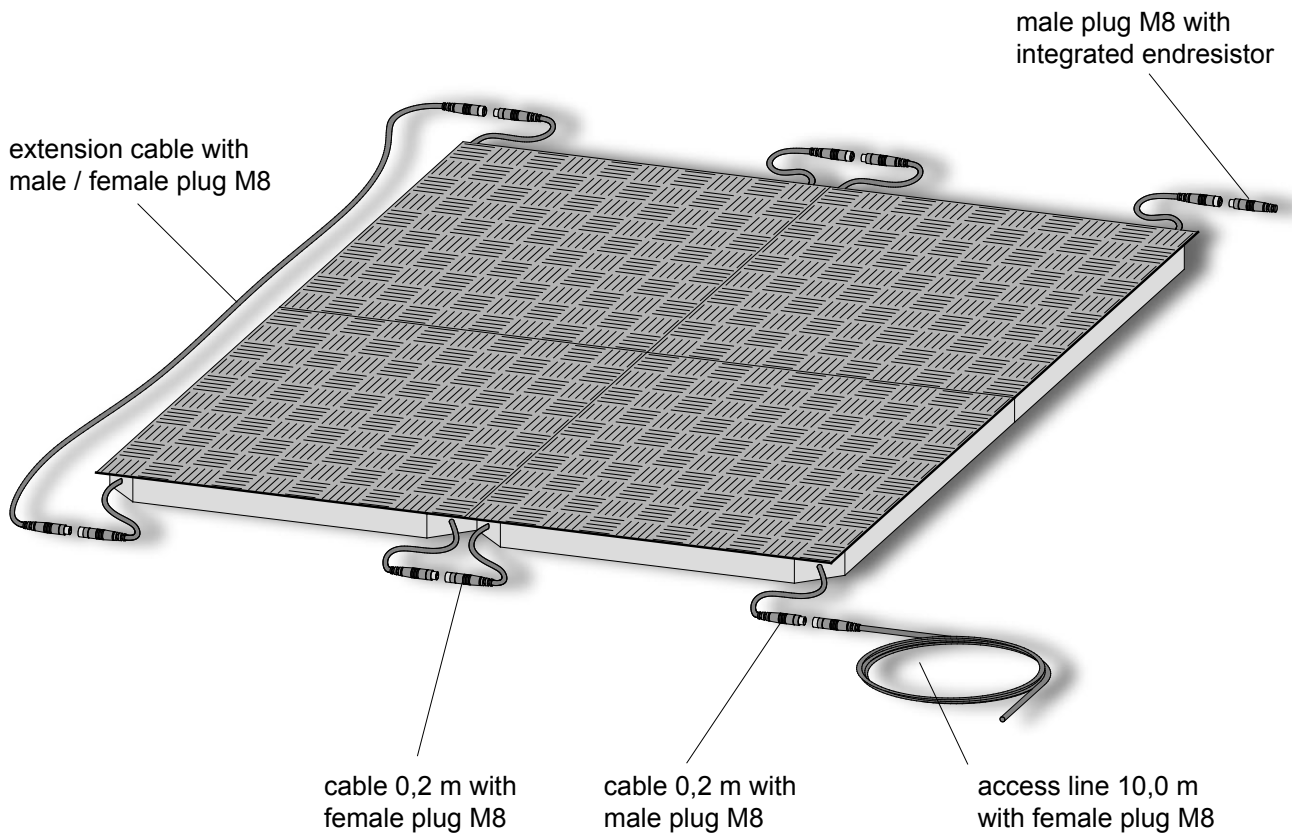

Data sheet Safety-Contact-Mat Series connection with male and female plug M8

16.DB.00.062 Technical data rev 00 as of October 23rd 2008
Technical changes reserved

Am Grarock 8 • D-33154 Salzkotten
www.asosafety.com • e-mail: info@asosafety.com